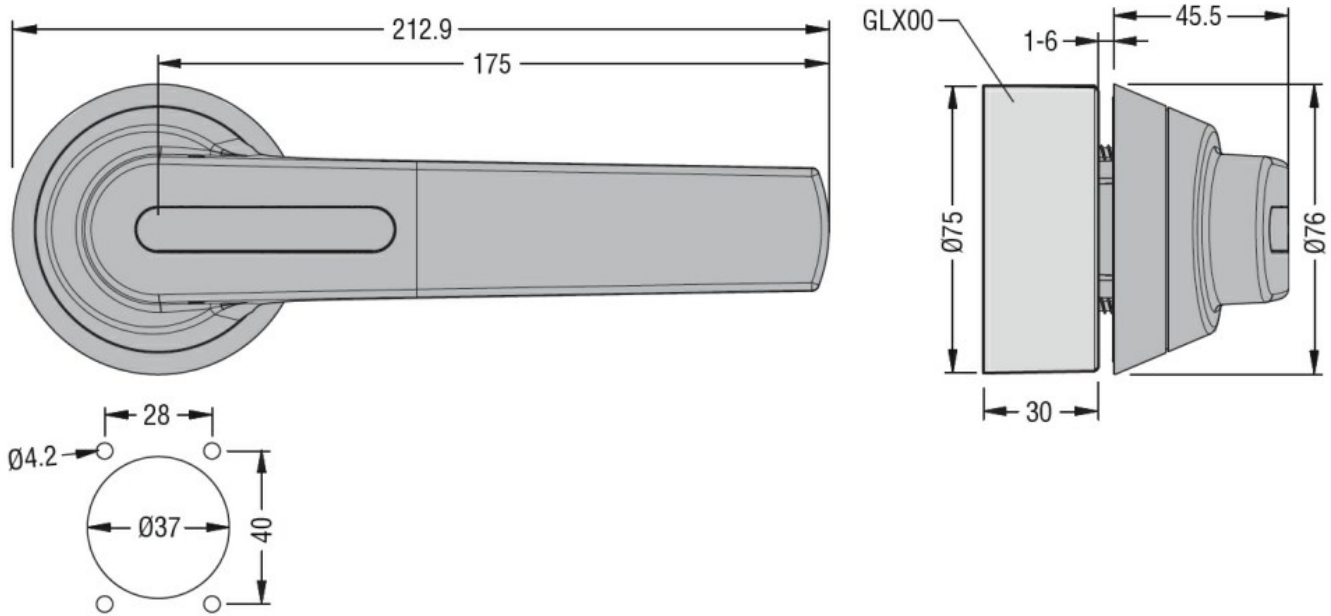

Product designation
Product type designation

Handle
GLX6

Dimensions

Certifications and compliance

Compliance

IEC/EN 60947-1
IEC/EN 60947-3

Certifications

cULus

ETIM classification

ETIM 8.0

EC000230 -
Door coupling
handle for
switchgear